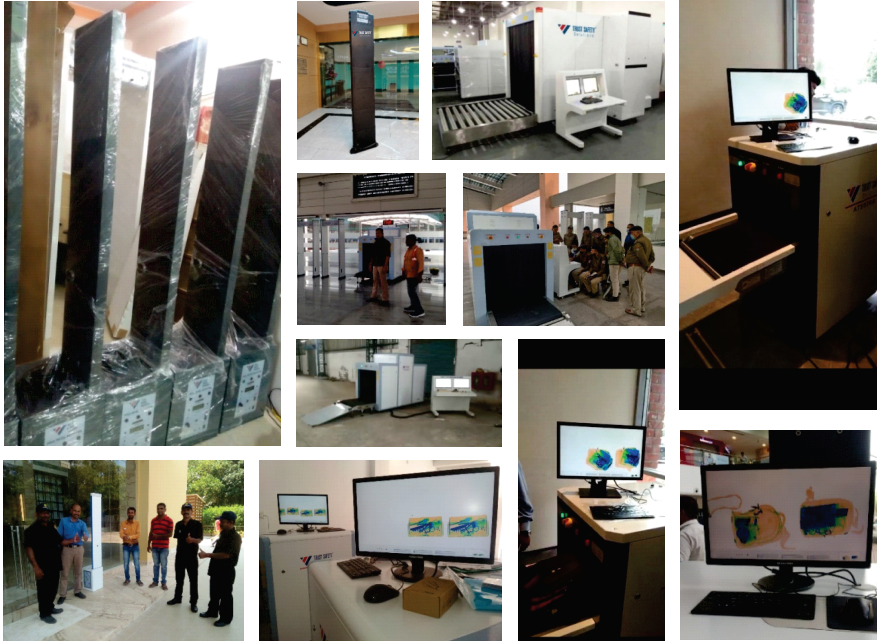

SUCCESSFUL SITE INSTALLATIONS